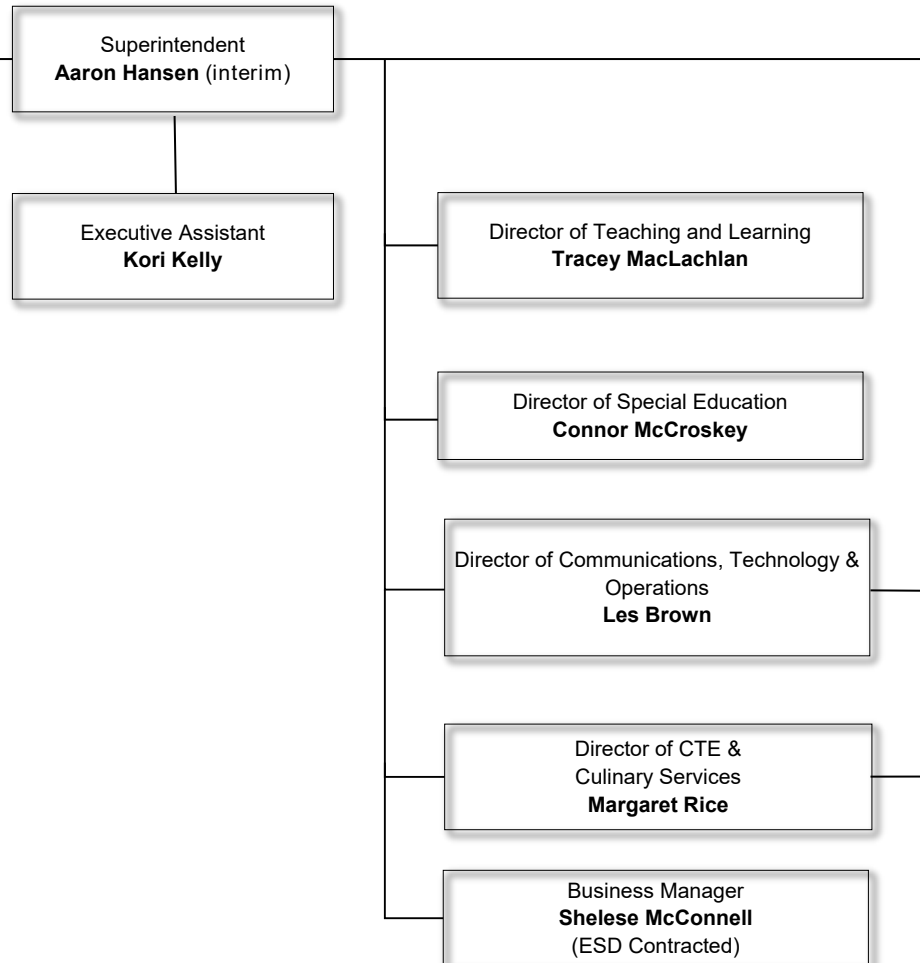

Washougal School District ORGANIZATIONAL CHART 2024-2025

GOVERNANCE

EXECUTIVE TEAM

LEADERSHIP TEAM