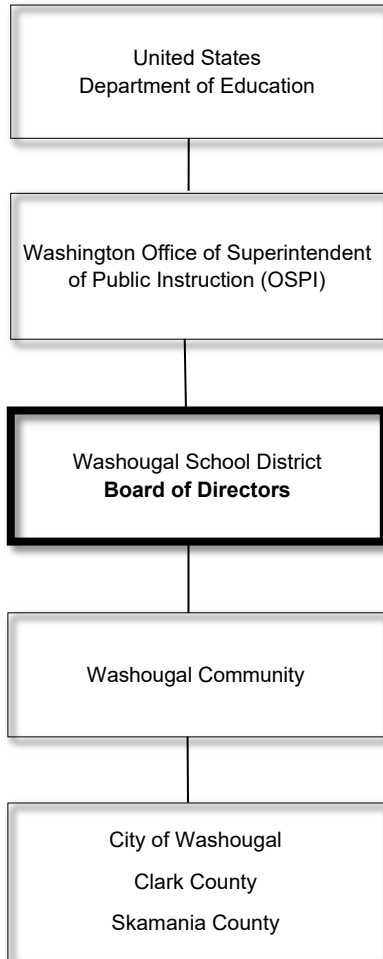

Washougal School District ORGANIZATIONAL CHART 2024-2025

GOVERNANCE

EXECUTIVE TEAM

LEADERSHIP TEAM